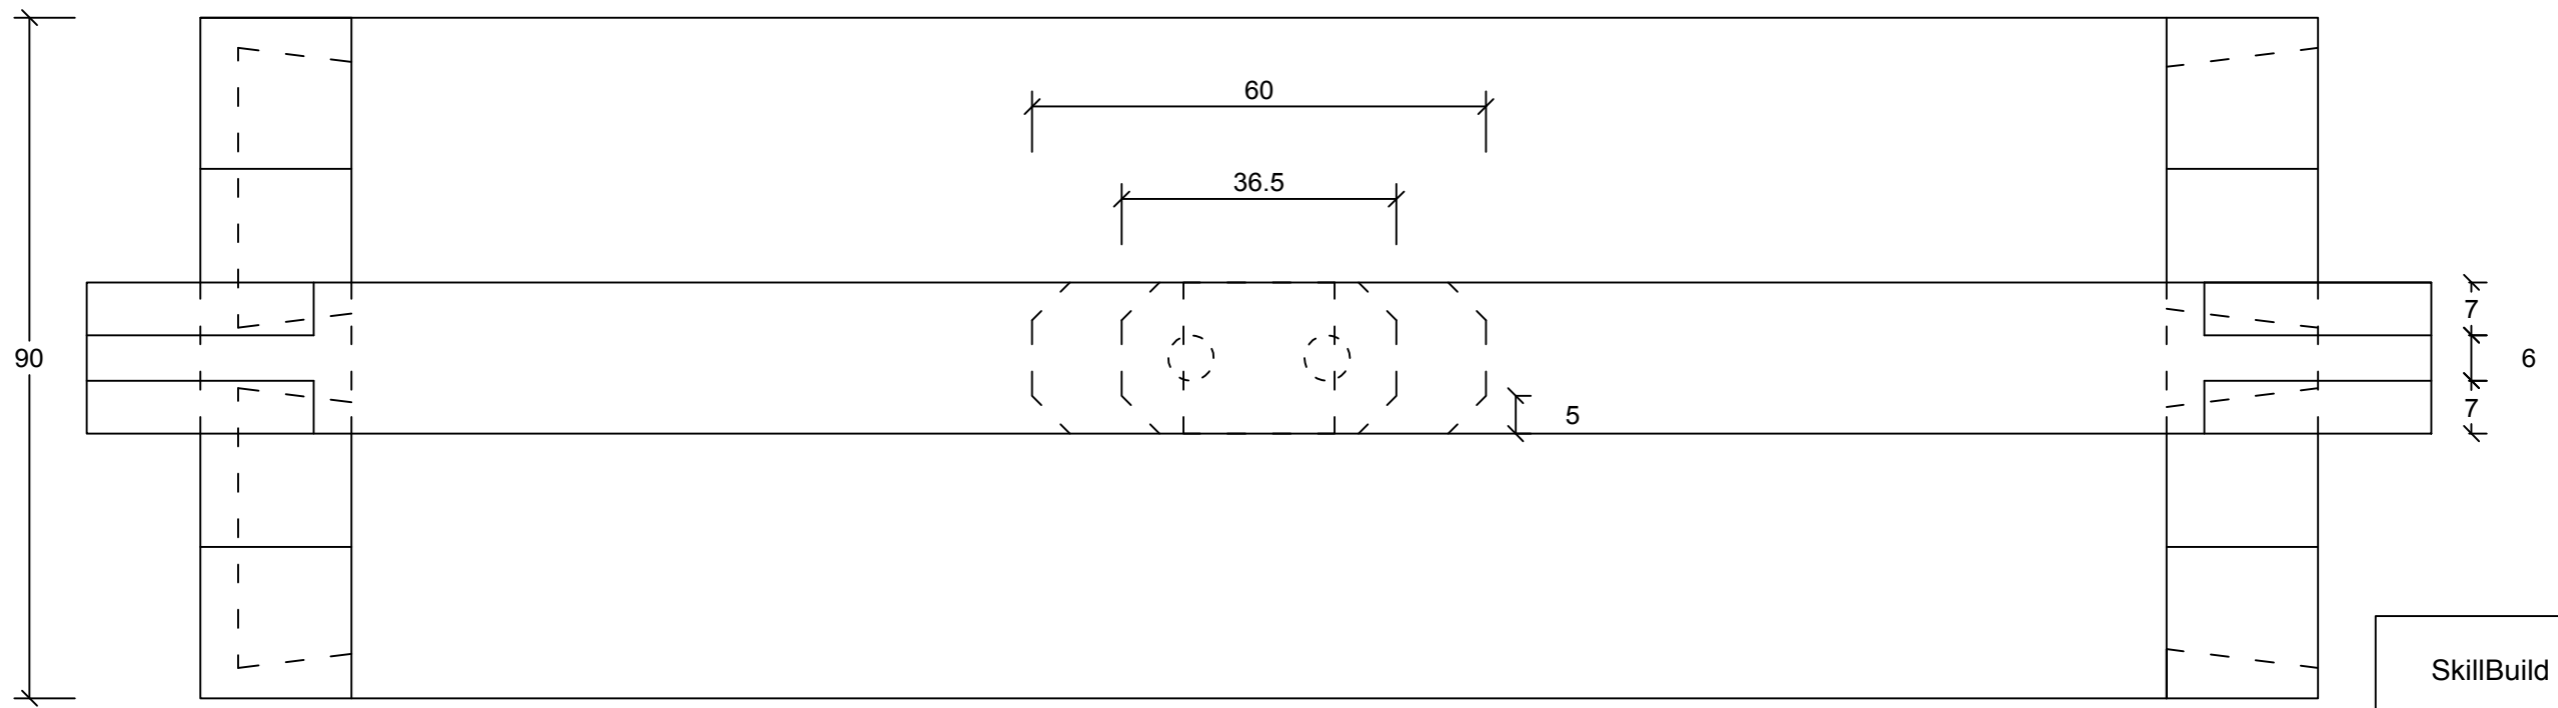

Side

Top

SkillBuild Regional 2018		
Side and Top elevation		
Scale 1:1 @ A3	23/1/18	Drawn EH
SB-302/4-RQ-CBM-AD Page 2 of 2		