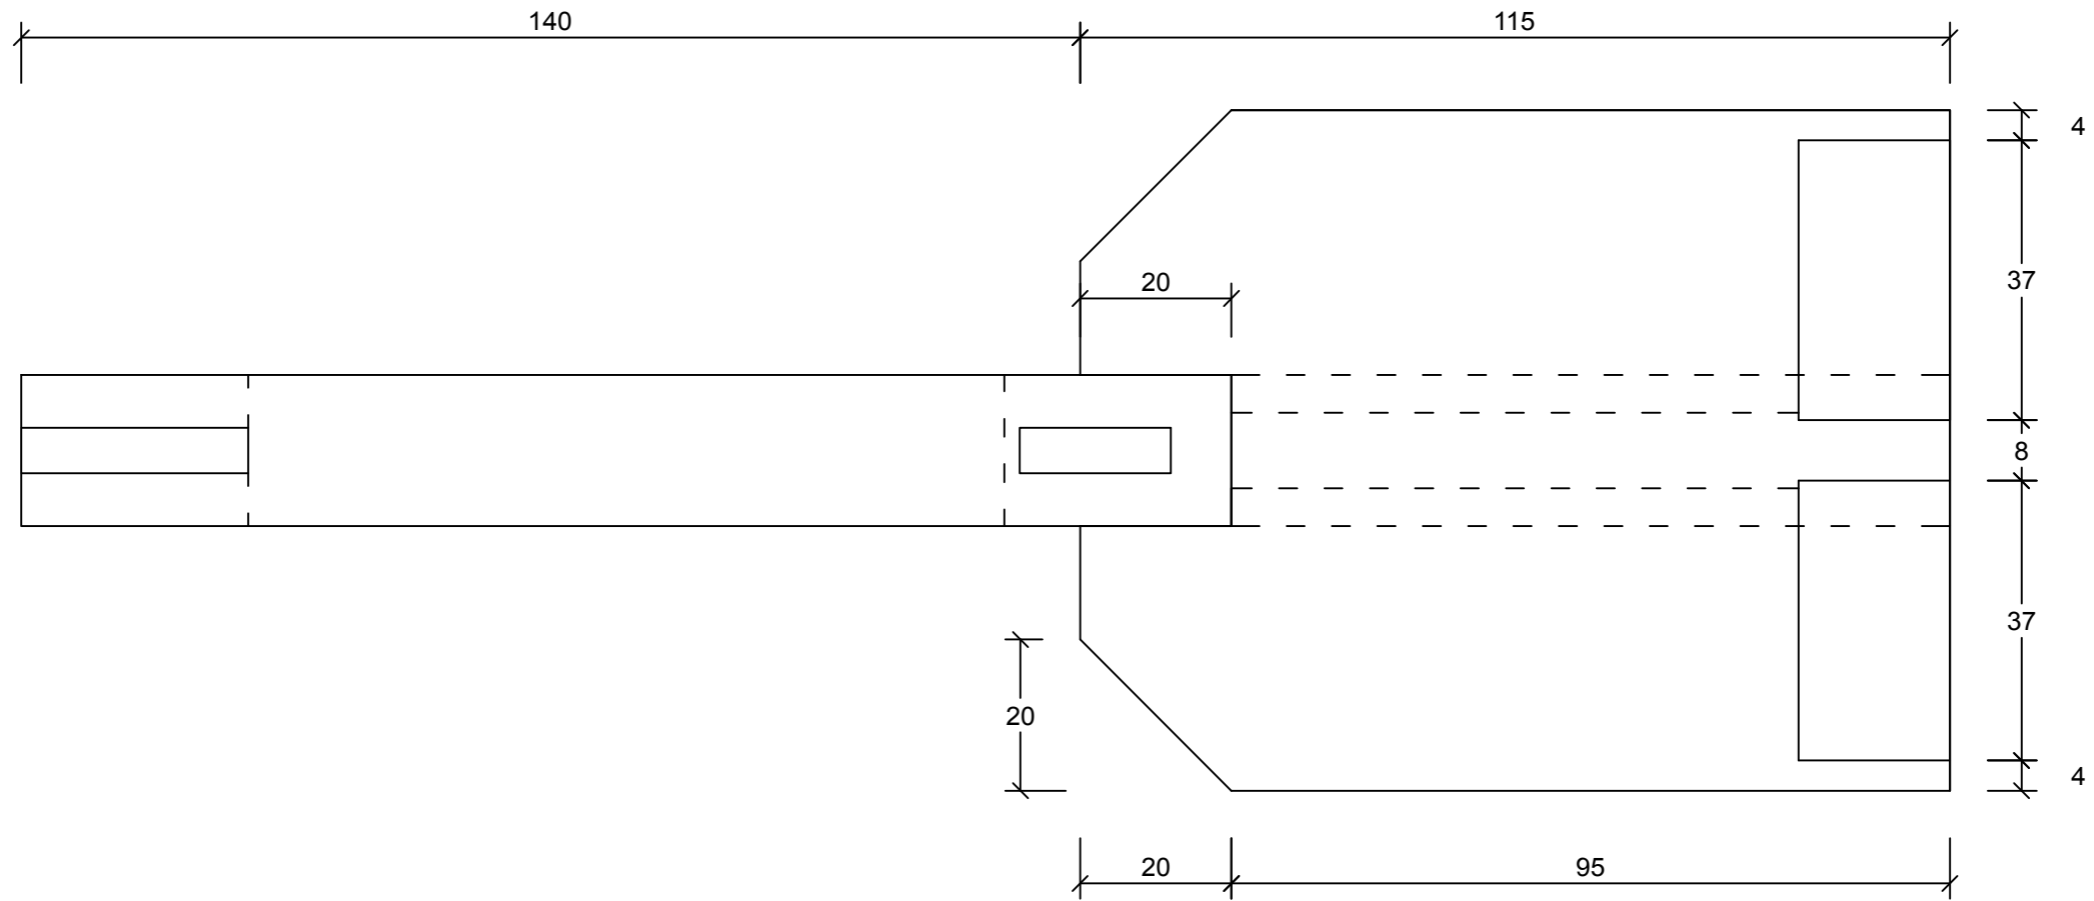

Side

Top

SkillBuild Regional 2018		
Side and Top elevation		
Scale 1:1 @ A3	23/1/18	Drawn EH
SB-302/4-RQ-CBM-AD Page 2 of 2		