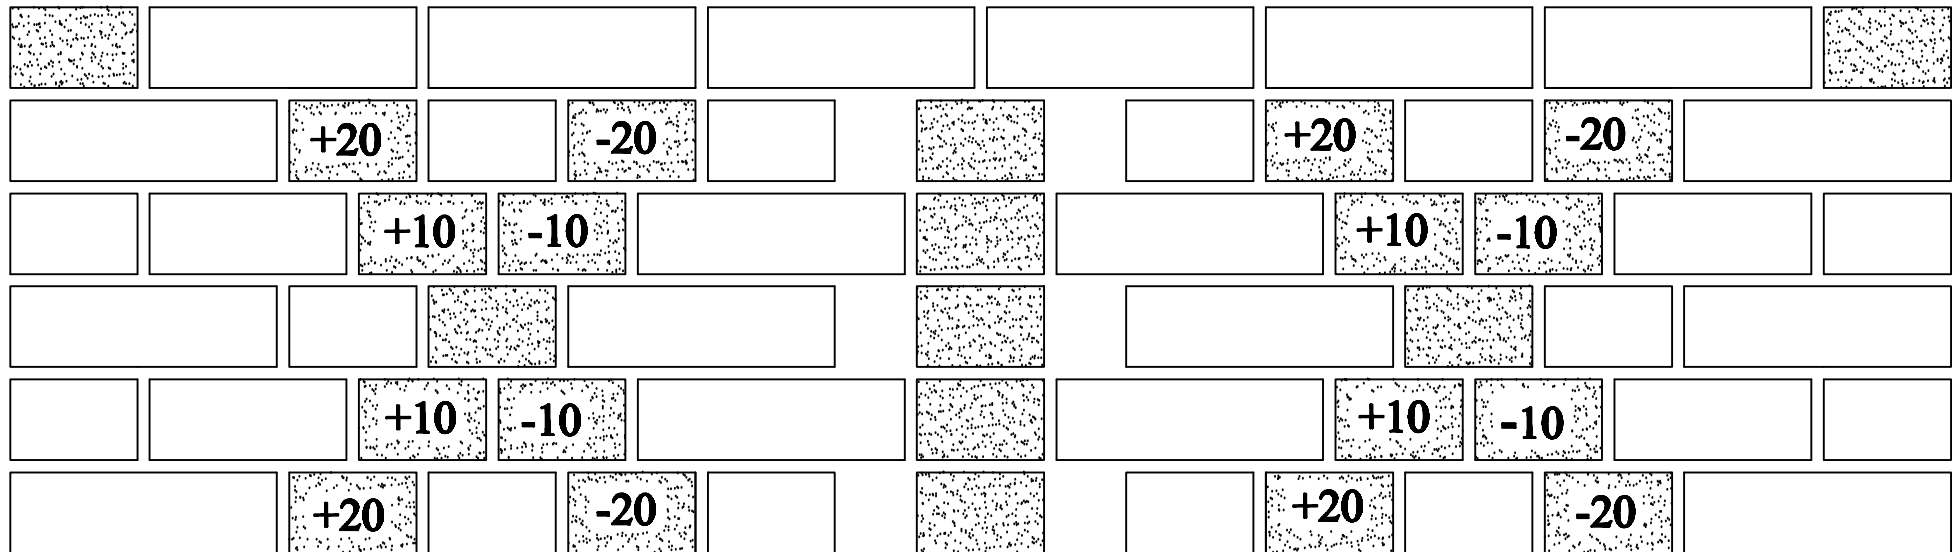

Cutting List and "x" Detail

4 at 159mm

6 at 140mm

665

235

665